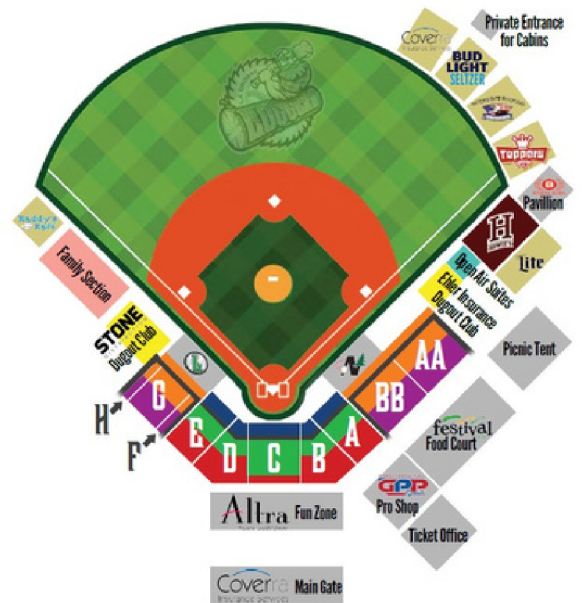

# JUNE 5TH-MEET & GREET SOCIAL

Join us for a picnic & ballgame! Free to everyone that signs up!  
(Max 85 people)

## Trolley Ride

Trolley will pick people up at Lunda Center 5:15pm & 5:30pm and take groups of 30 to Copeland Park and Logger Field! Pick up from Copeland Park at 9:30pm & 9:45 pm and drop off at either Lunda Center or downtown Radisson hotel area.

## Game-Loggers vs Honkers

Reserved bleacher-back seats in the grandstand along first base side. WACRAO will receive a special public address and welcome. Enjoy fun, music, and games during the game. Seats are close to concession/drink stand. La Crosse Loggers VS. Rochester Honkers

## Pregame Picnic

Catered buffet meal available until the end of the 3rd inning with unlimited soda & water.

La Crosse Loggers | 1225 Caledonia Street | La Crosse, WI 54601