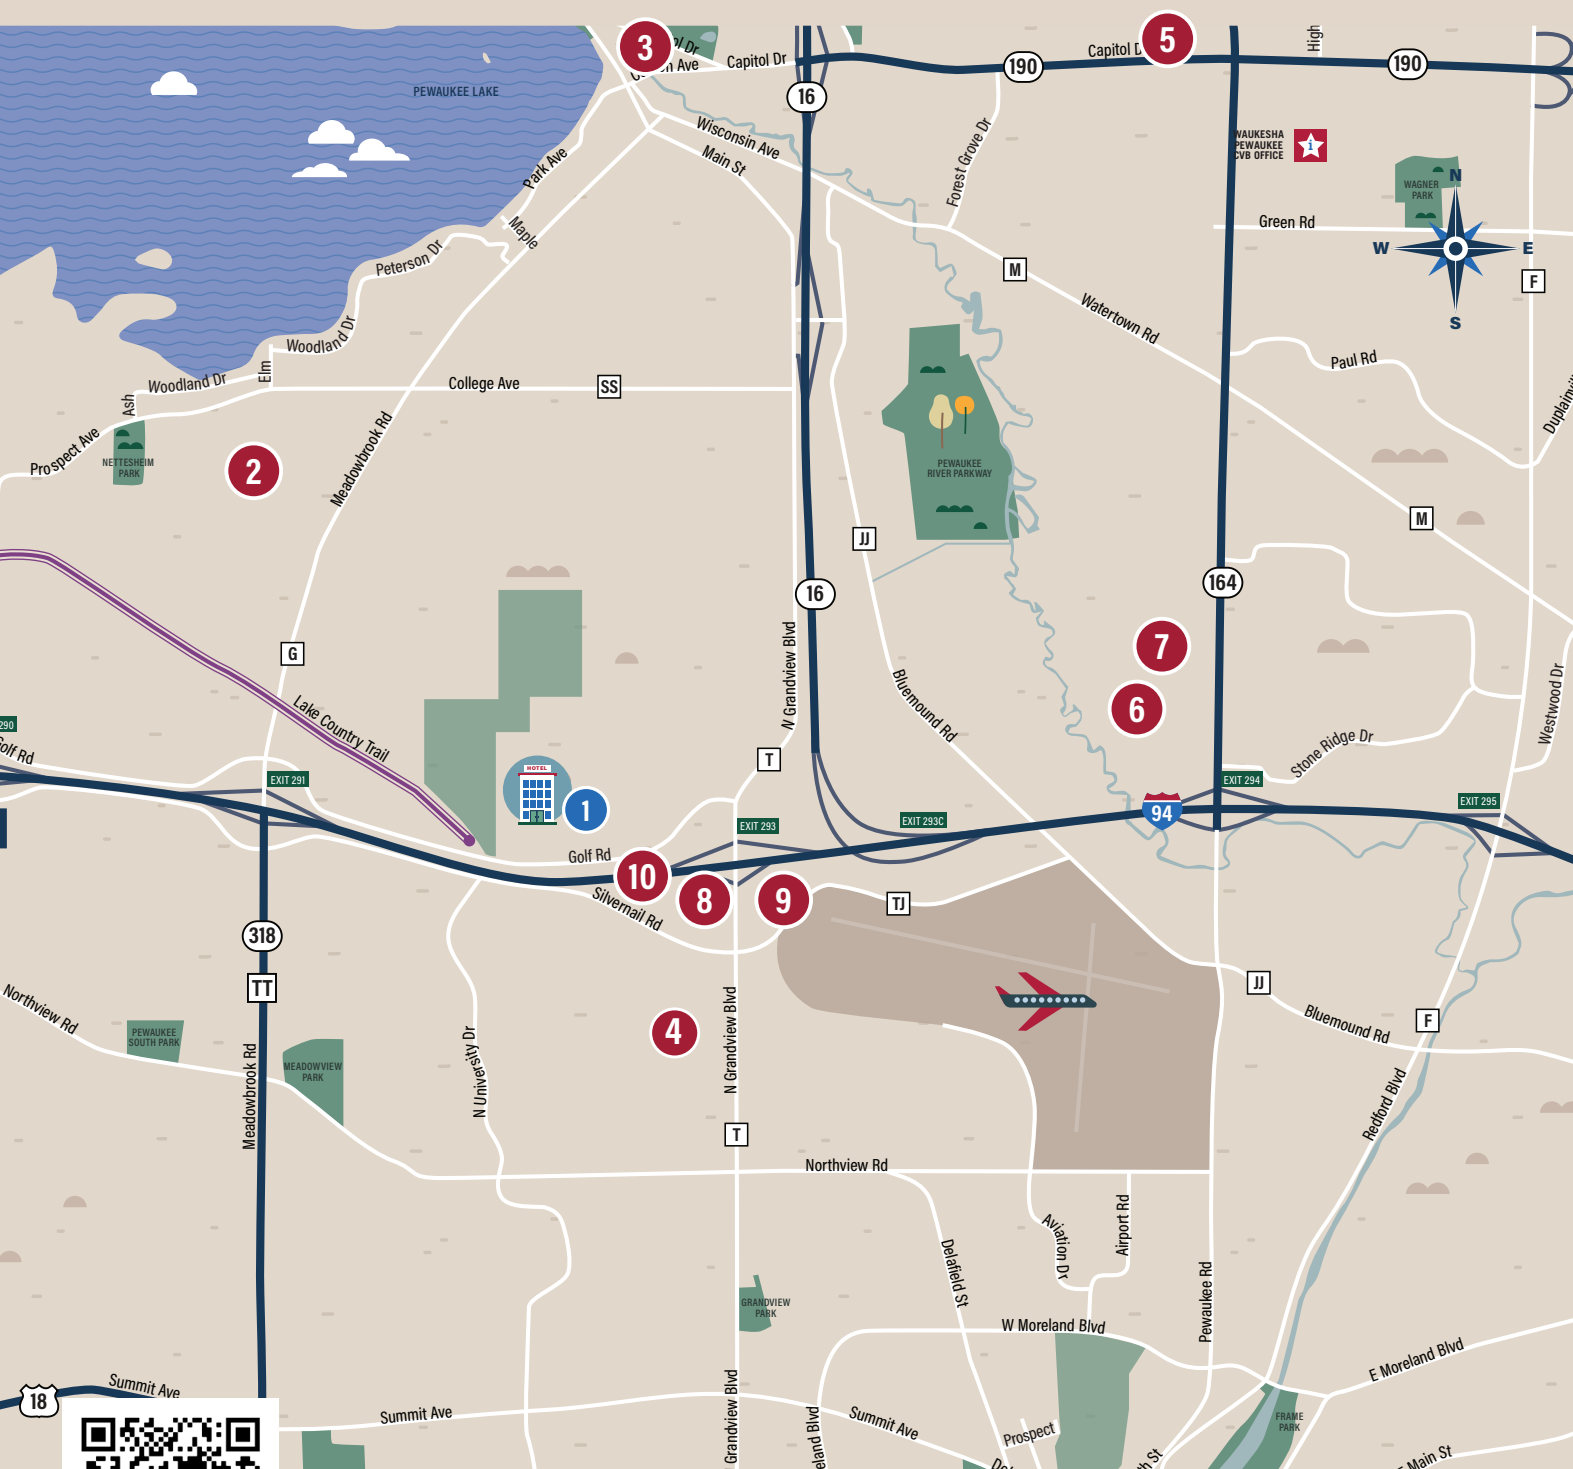

WI Association of College Registrars and Admission Officers

Meet Waukesha Pewaukee Dining

1 THE INGLESIDE HOTEL

2 5 O'CLOCK CLUB

3 ARTISAN 179

4 CUE CLUB OF WISCONSIN

5 GOOD EATS CAFE

6 MACHINE SHED

7 THUNDER BAY GRILLE

**8 SPRING CITY RESTAURANT/
ROX BAR & GRILLE**

9 SILVERNAIL INN

10 THE SPANISH TRAVELER

Scan to find more restaurants & search by types of food.

Group Fun

Plan an outing with your whole crew at one of these area activities in Waukesha & Pewaukee.

▶ CIGAR BAR

Nice Ash • theniceash.com

▶ LIVE MUSIC, TRIVIA & MORE

Find local places that offer live music, trivia and games at visitwaukesha.org/meet-live-music-trivia-more

▶ POOL HALL

Cue Club of Wisconsin • cueclubofwi.com

▶ WINE BARS

Crush Wine Bar • crushwaukesha.com
Spring City Wine House • springcitywinehouse.com
Twisted Vine • linkvisitwaukesha.com/twistedvine