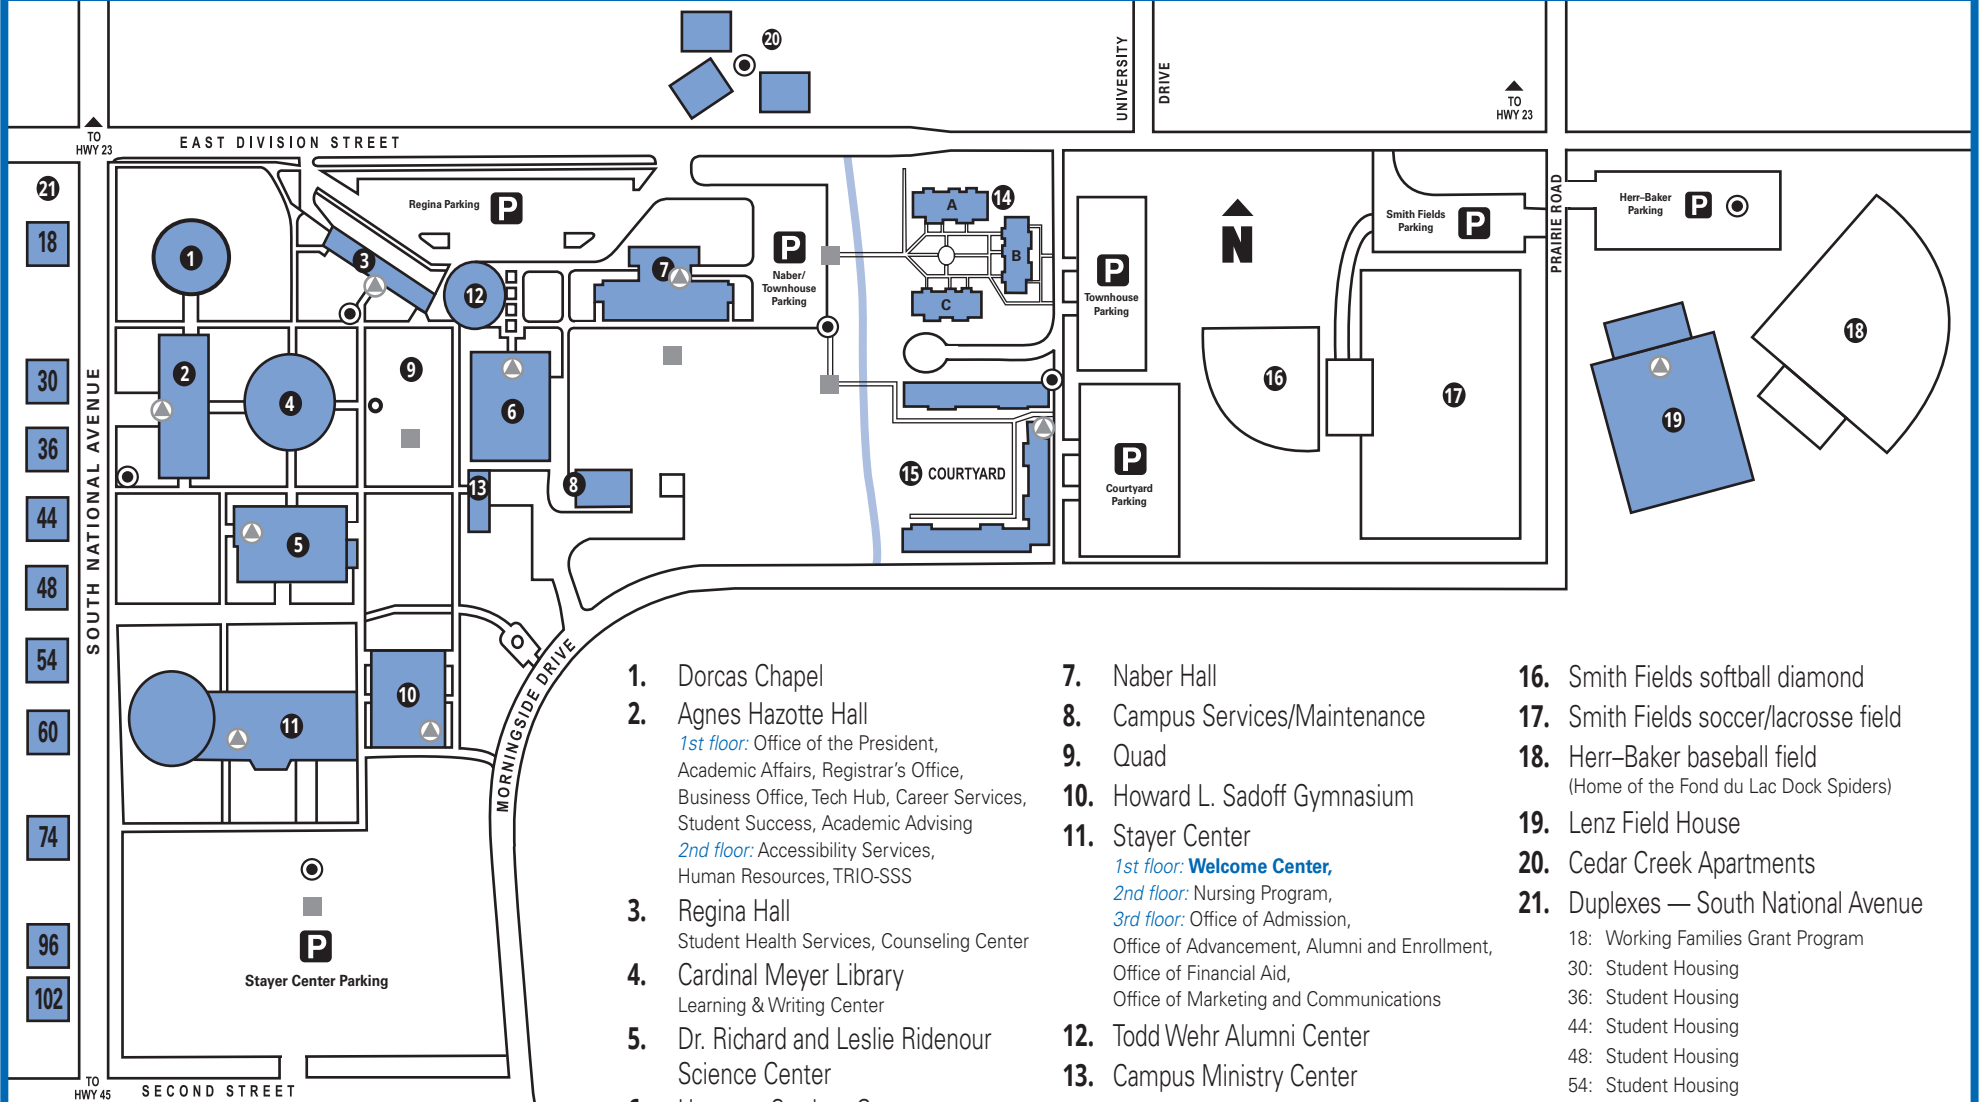

Marian University Campus Map

- 1. Dorcas Chapel
- 2. Agnes Hazotte Hall
1st floor: Office of the President, Academic Affairs, Registrar's Office, Business Office, Tech Hub, Career Services, Student Success, Academic Advising
2nd floor: Accessibility Services, Human Resources, TRIO-SSS
- 3. Regina Hall
Student Health Services, Counseling Center
- 4. Cardinal Meyer Library
Learning & Writing Center
- 5. Dr. Richard and Leslie Ridenour
Science Center
- 6. Hornung Student Center
Sabre Central, Student Life, Campus Dining, Campus Security, Office of Residence Life, Title IX Coordinator
- 7. Naber Hall
- 8. Campus Services/Maintenance
- 9. Quad
- 10. Howard L. Sadoff Gymnasium
- 11. Stayer Center
1st floor: **Welcome Center**,
2nd floor: Nursing Program,
3rd floor: Office of Admission, Office of Advancement, Alumni and Enrollment, Office of Financial Aid, Office of Marketing and Communications
- 12. Todd Wehr Alumni Center
- 13. Campus Ministry Center
- 14. Townhouses
- 15. Courtyards
- 16. Smith Fields softball diamond
- 17. Smith Fields soccer/lacrosse field
- 18. Herr-Baker baseball field
(Home of the Fond du Lac Dock Spiders)
- 19. Lenz Field House
- 20. Cedar Creek Apartments
- 21. Duplexes — South National Avenue

- 18: Working Families Grant Program
- 30: Student Housing
- 36: Student Housing
- 44: Student Housing
- 48: Student Housing
- 54: Student Housing
- 60: Athletic Coaches
- 74: Forensic Science
- 96: Upward Bound Math and Science
- 102: Student Housing

Emergency
 AED
 Assembly

MARIAN UNIVERSITY